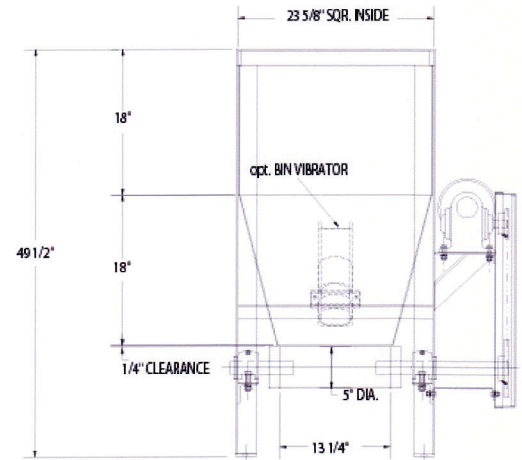

Adjustable Rubber Wiper

1/2 HP 3/60/230/460 "C" Face Motor

Gear Reducer and Enclosed Drive

Available Options:

Bin Vibrator

Variable Frequency AC Motor Controllers

The Manufacturers Equipment Company  
35 Enterprise Dr. - Middletown, OH 45044 - USA  
513-424-3573 - Toll Free 1-800-642-6326  
FAX: 513-424-3576  
www.meco-cesg.com